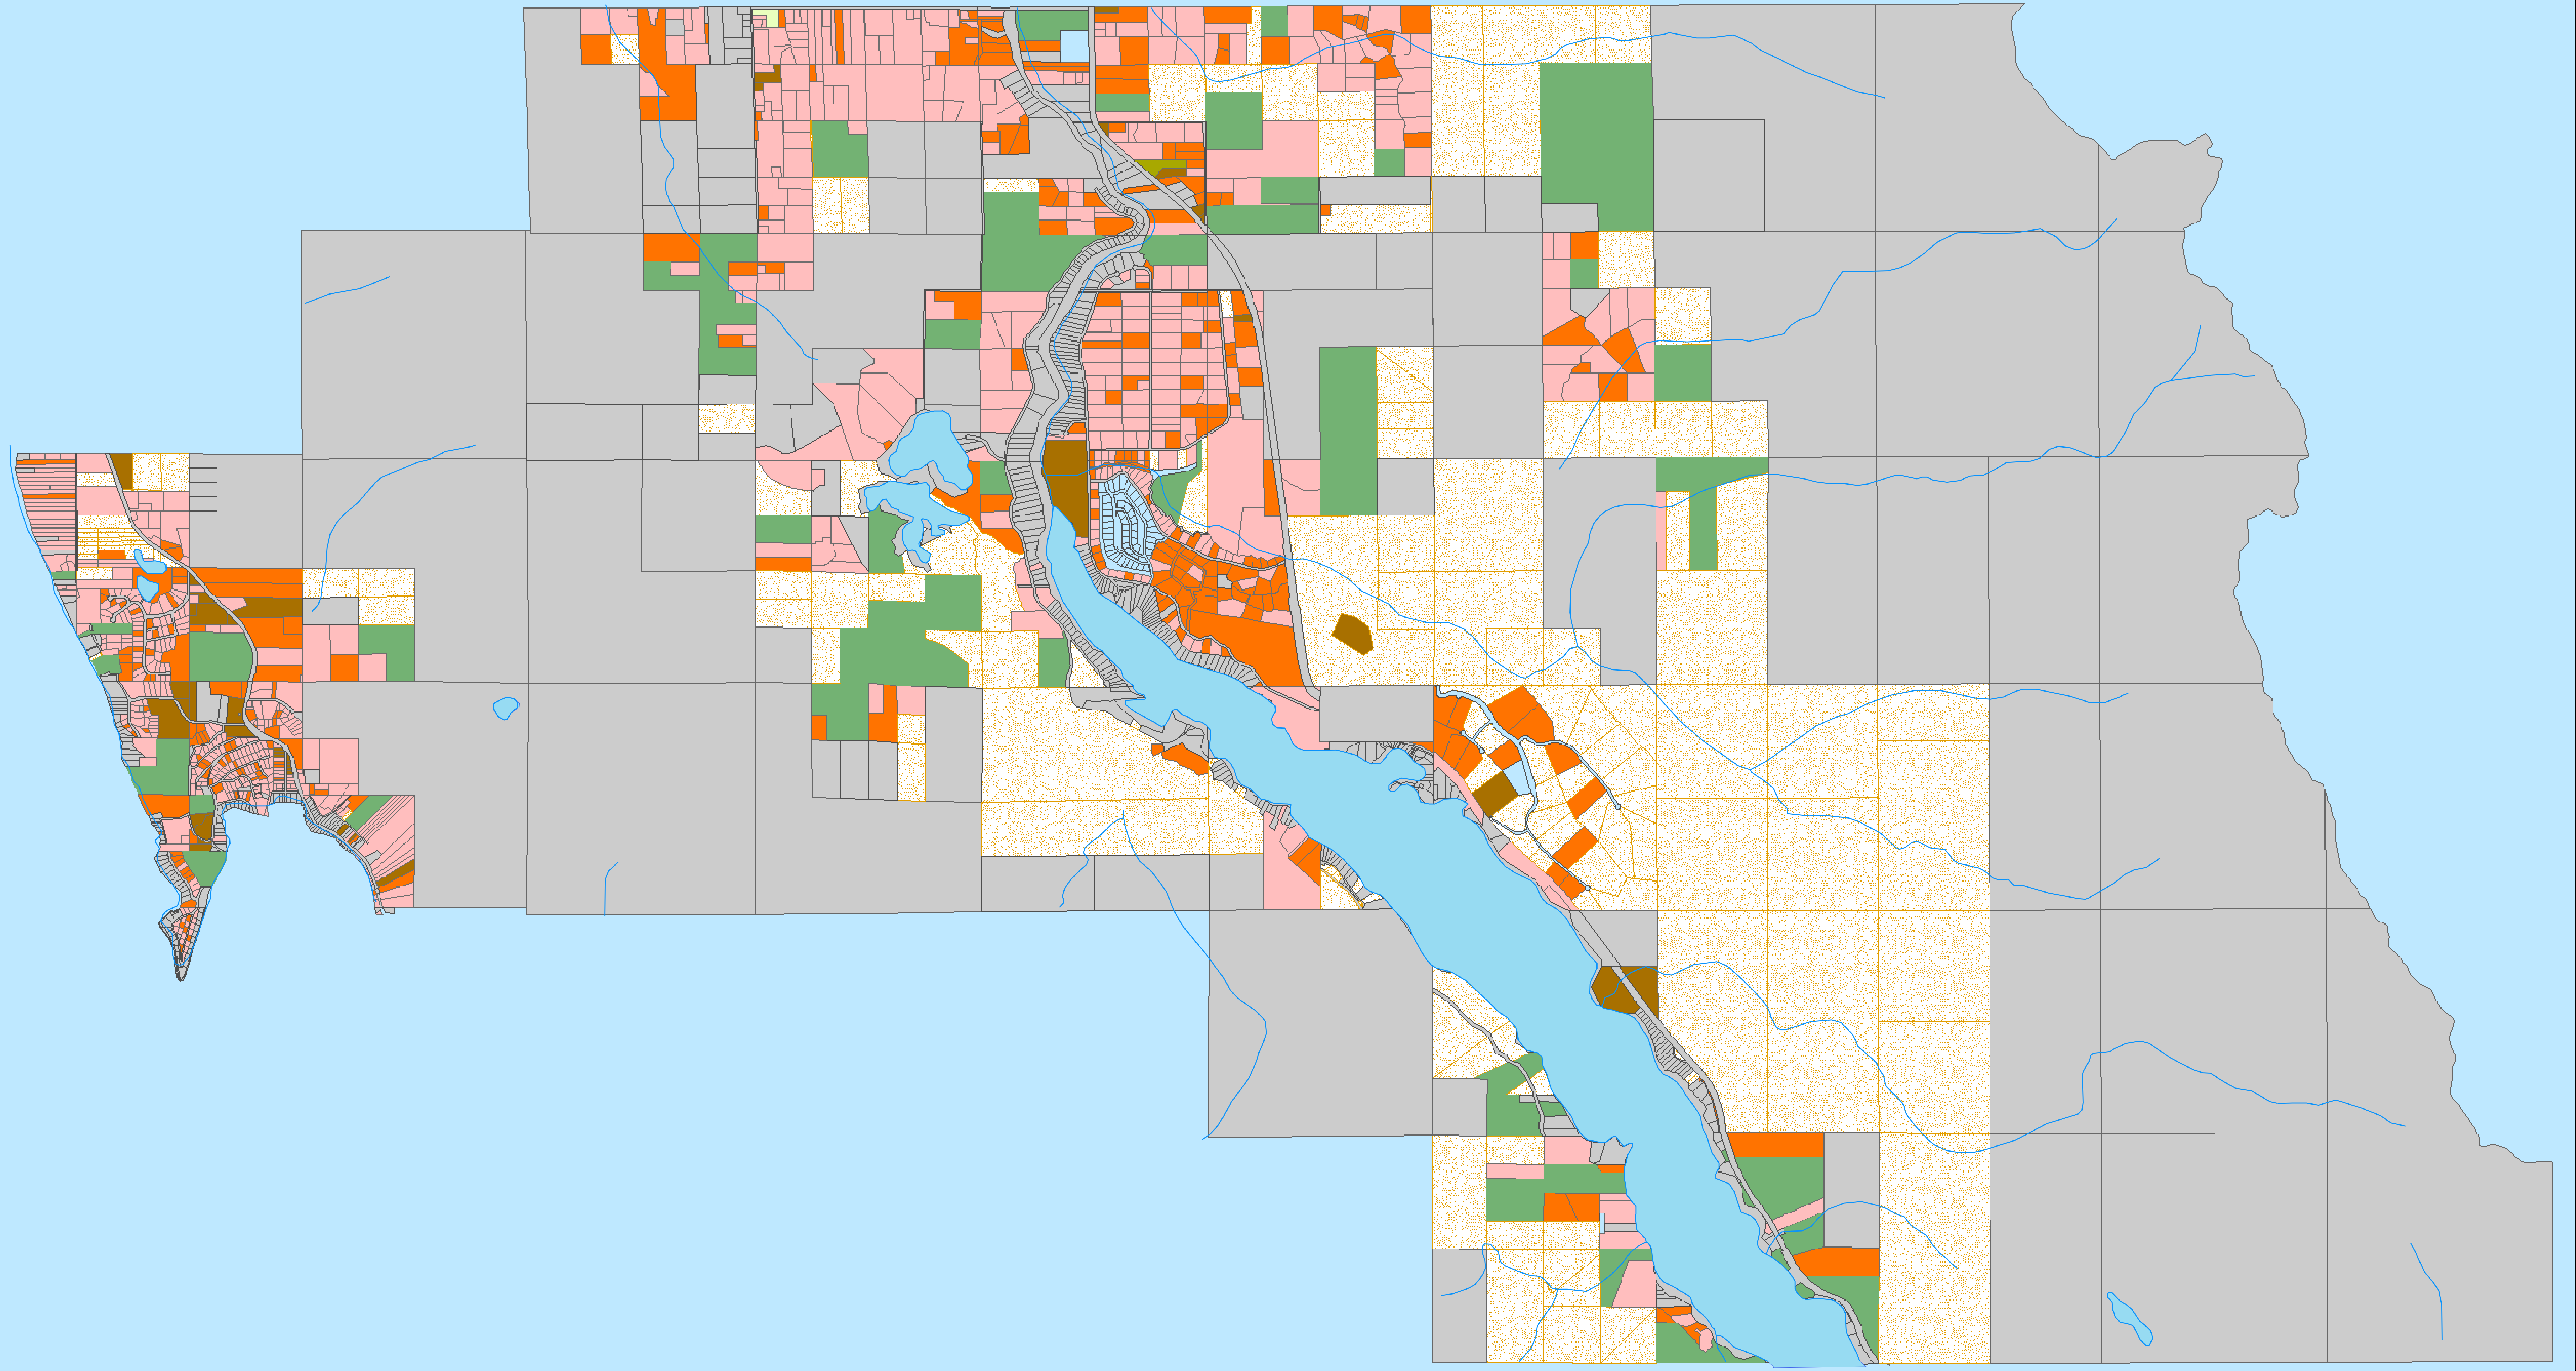

North County Planning and Zoning Property Types

8

Legend

- Waterways__within_boundary
- Water_Bodies
- Base**
- <all other values>
- ACREAGE.PROPTYPE**
- Exempt
- Agricultural Rural
- Commercial
- CU
- Exempt
- Farmstead Rural
- Industrial Rural
- Nonvalued Property
- Residential Rural
- Vacantland Rural
- Water_Bodies